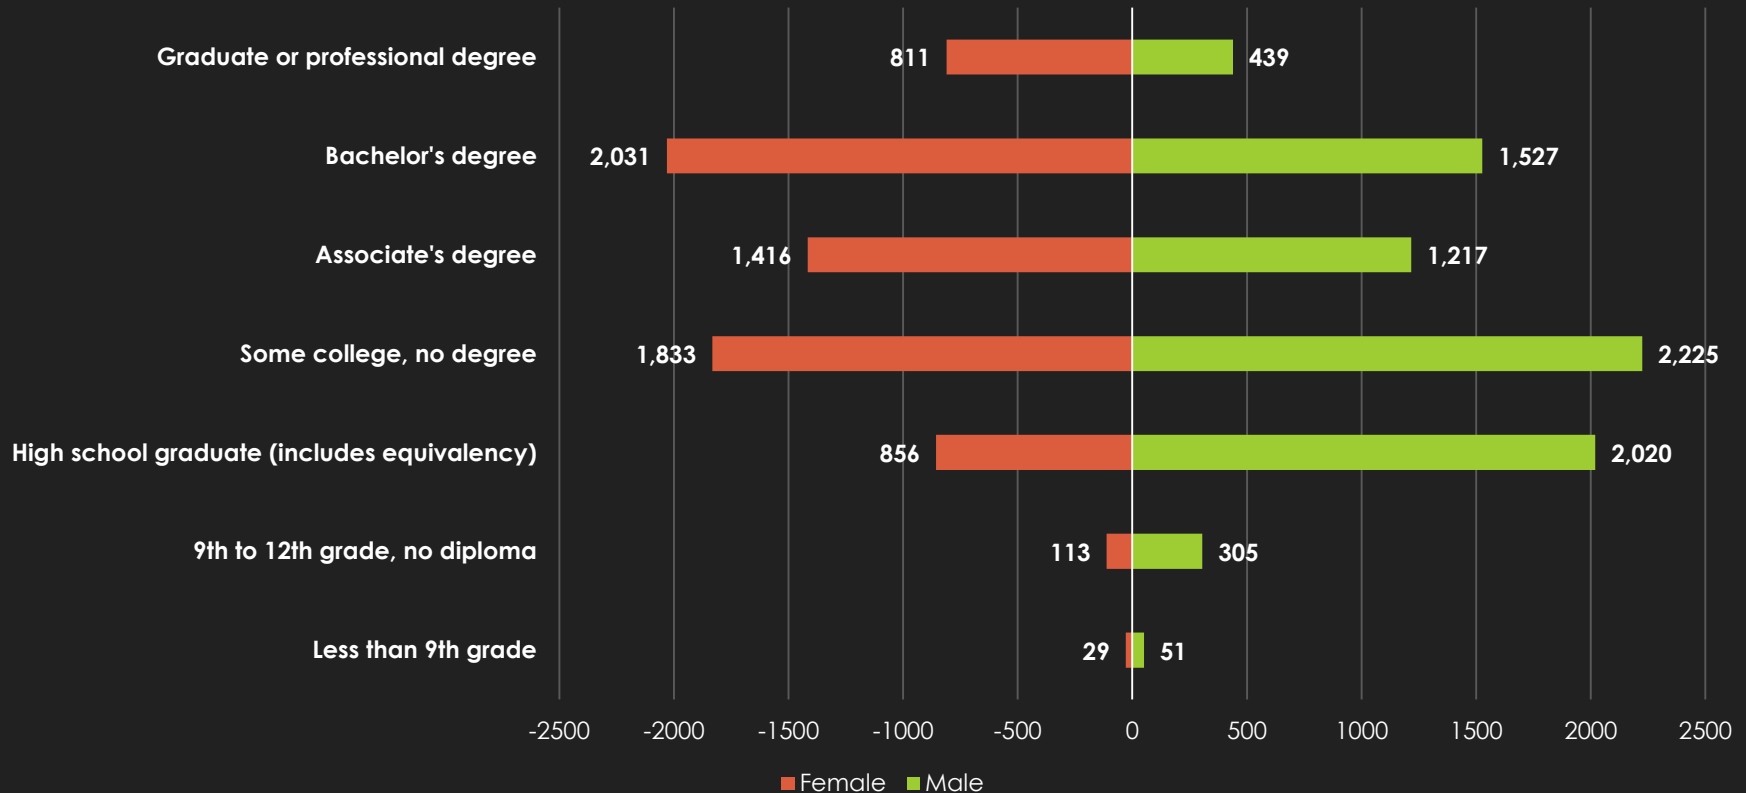

Age Range by Education Level and Gender

25-34 years