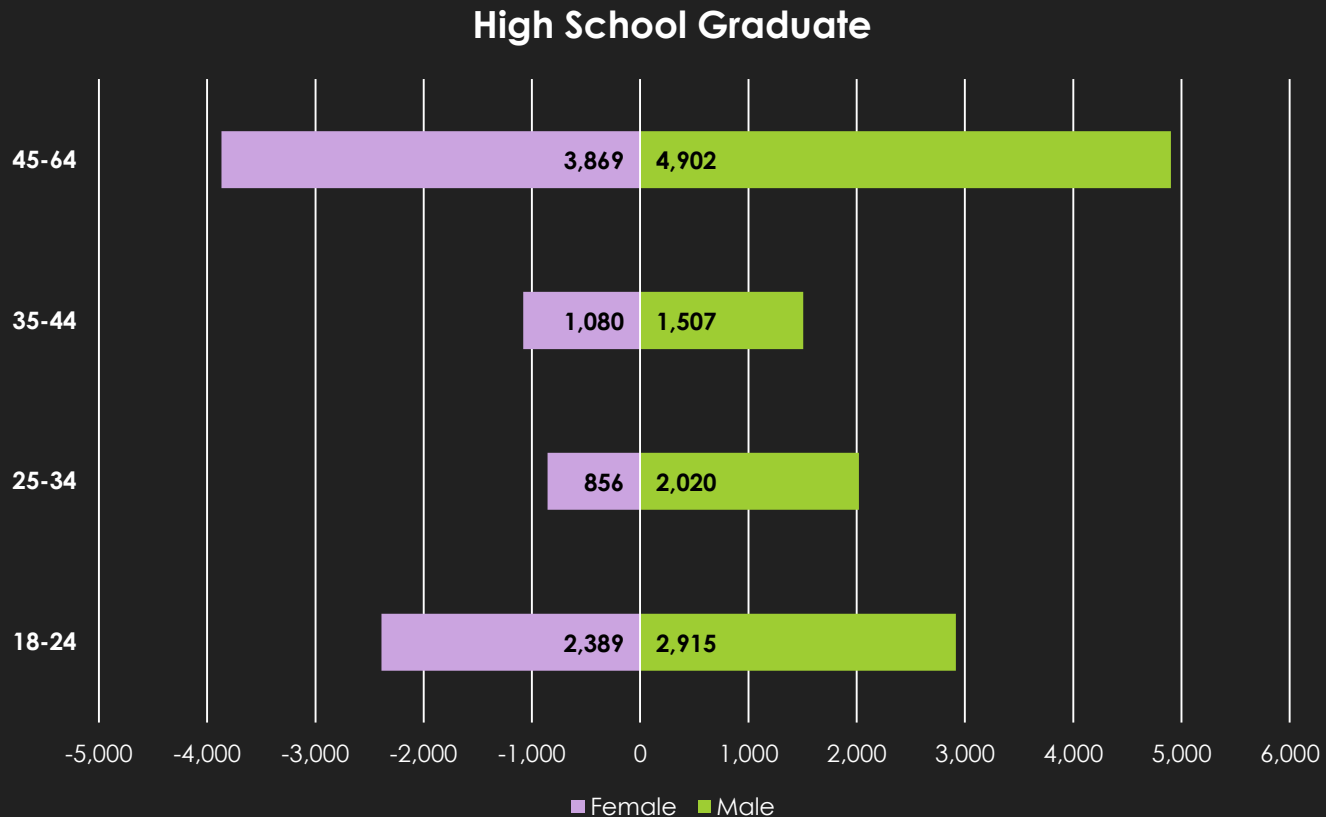

Education Level by Age and Gender