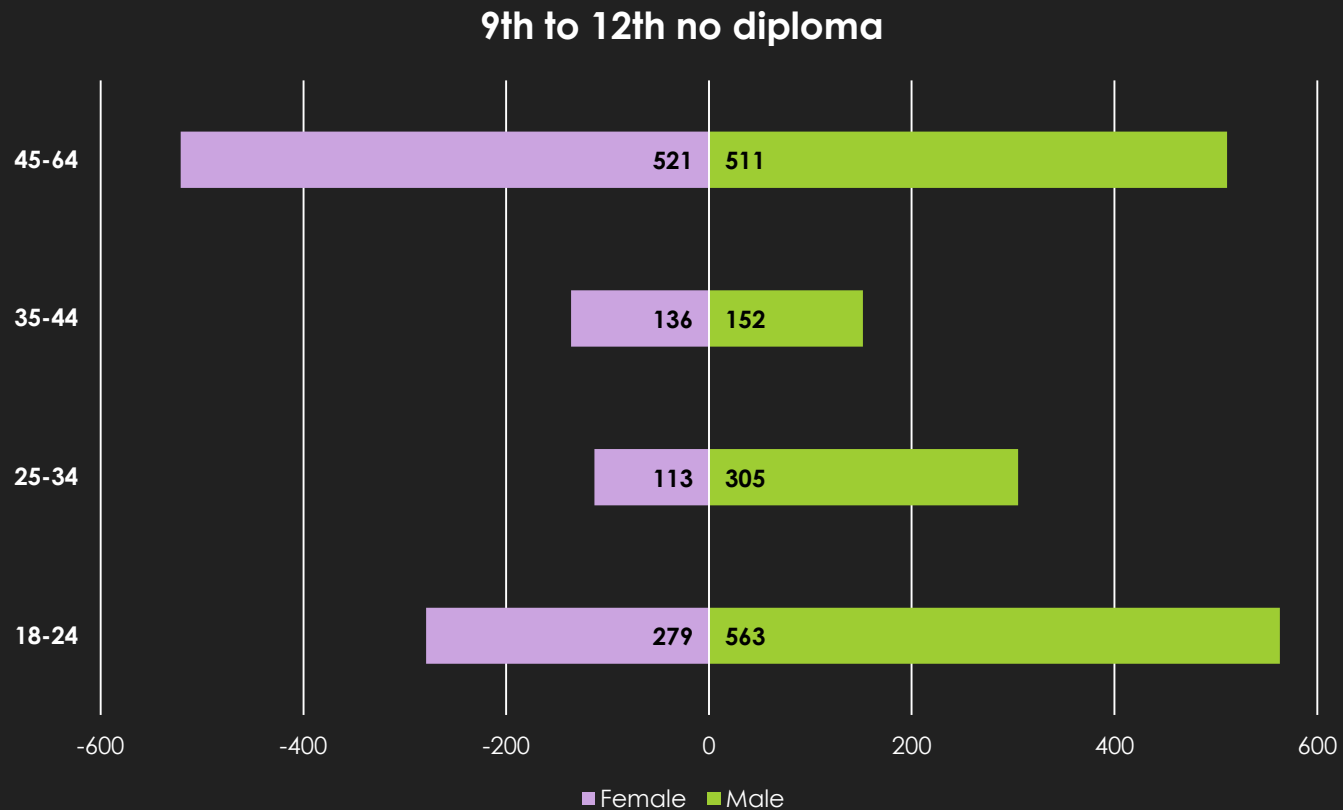

# 2014 Population by Age and Gender

**By Education Level**

# Education Level by Age and Gender

## 25-34 years