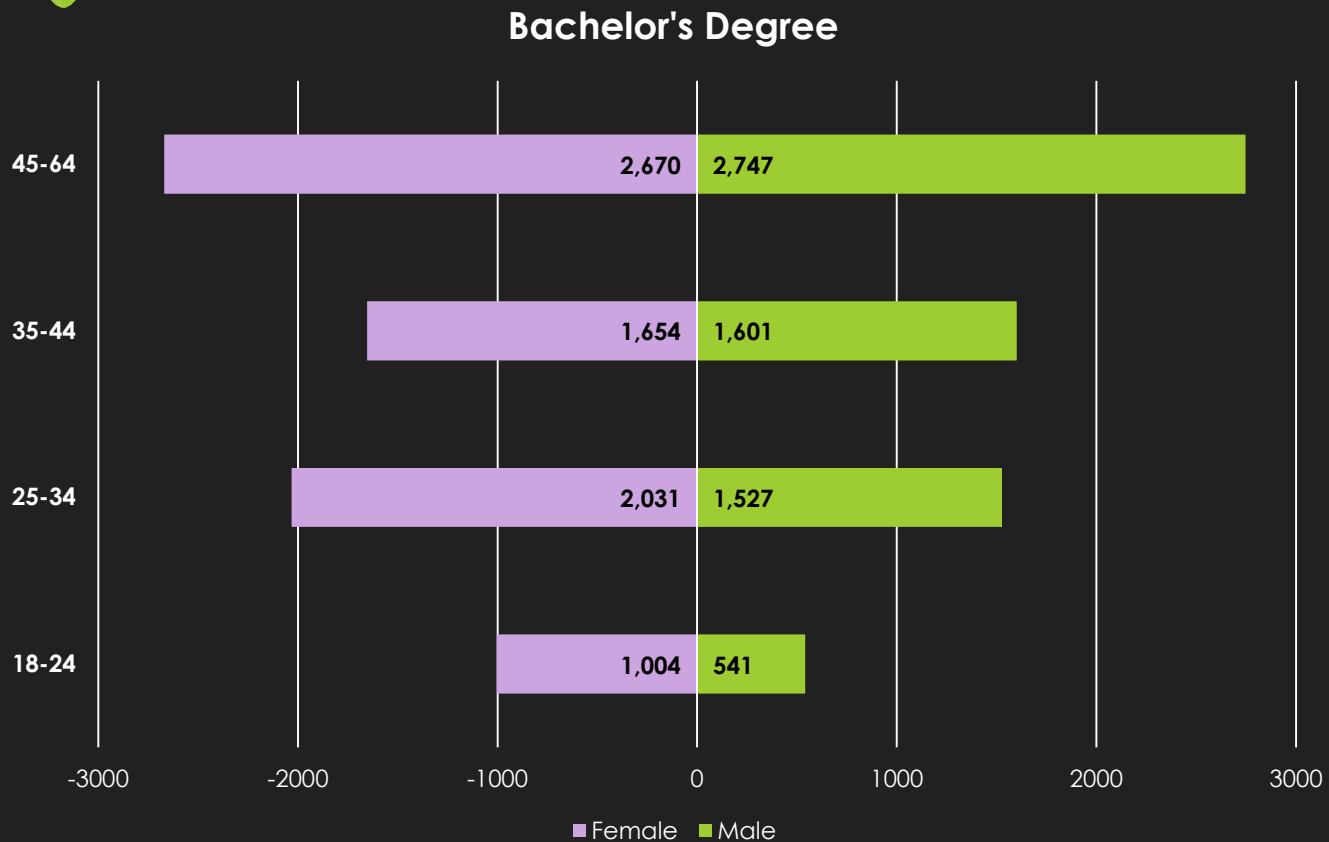

Education Level by Age and Gender