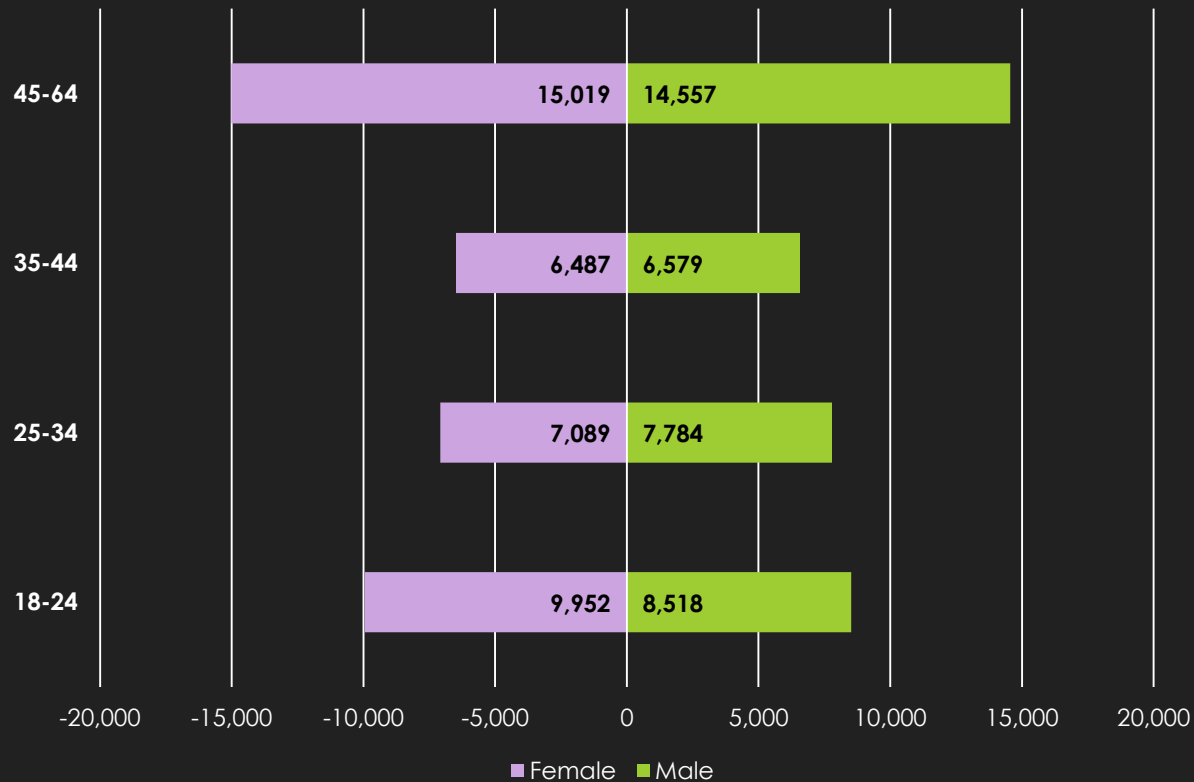

# La Crosse Promise Demographic Analysis

Presenter **Karl Green**, Community Resource Development Educator  
2016

Analysis of La Crosse County Population, between ages of 18 and 64

# 2014 Population by Age and Gender

**By Education Level**

# Education Level by Age and Gender

## 25-34 years