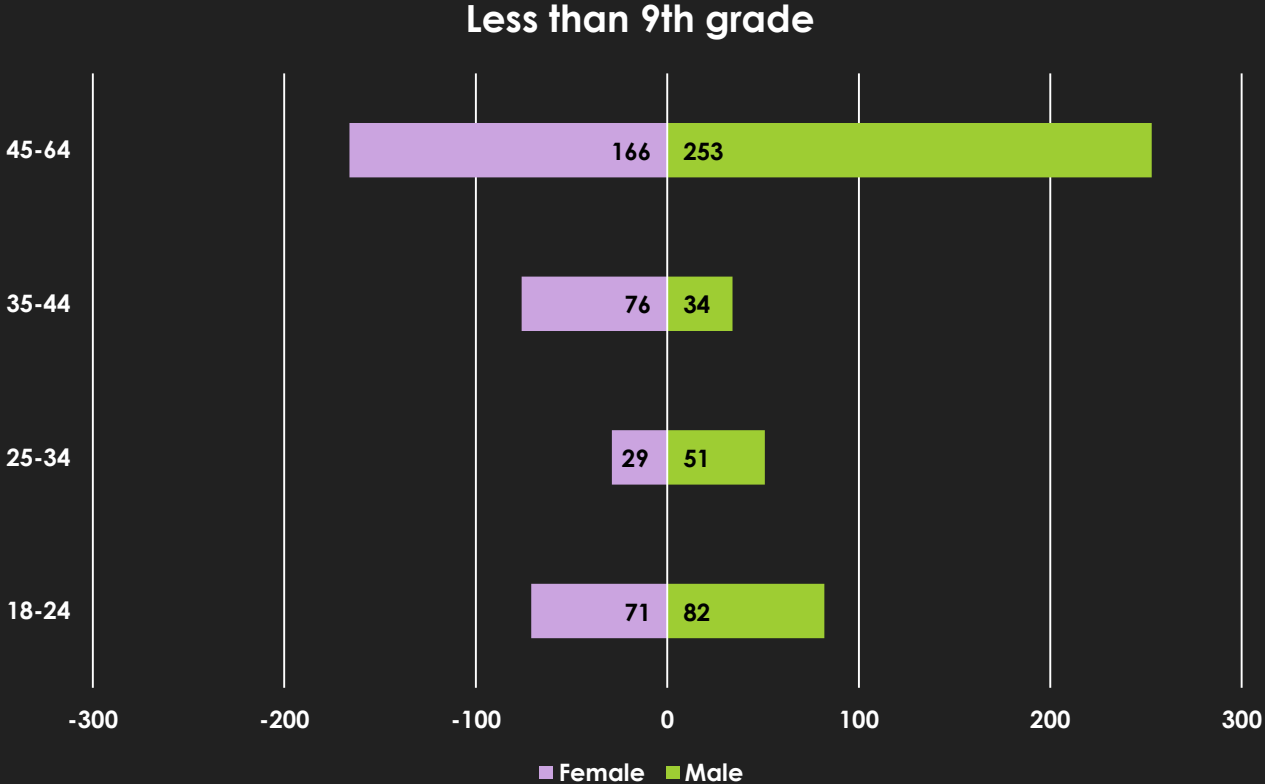

# La Crosse Promise Demographic Analysis

Presenter **Karl Green**, Community Resource Development Educator  
2016

Analysis of La Crosse County Population, between ages of 18 and 64

# 2014 Population by Age and Gender

**By Education Level**

# Education Level by Age and Gender

## 25-34 years