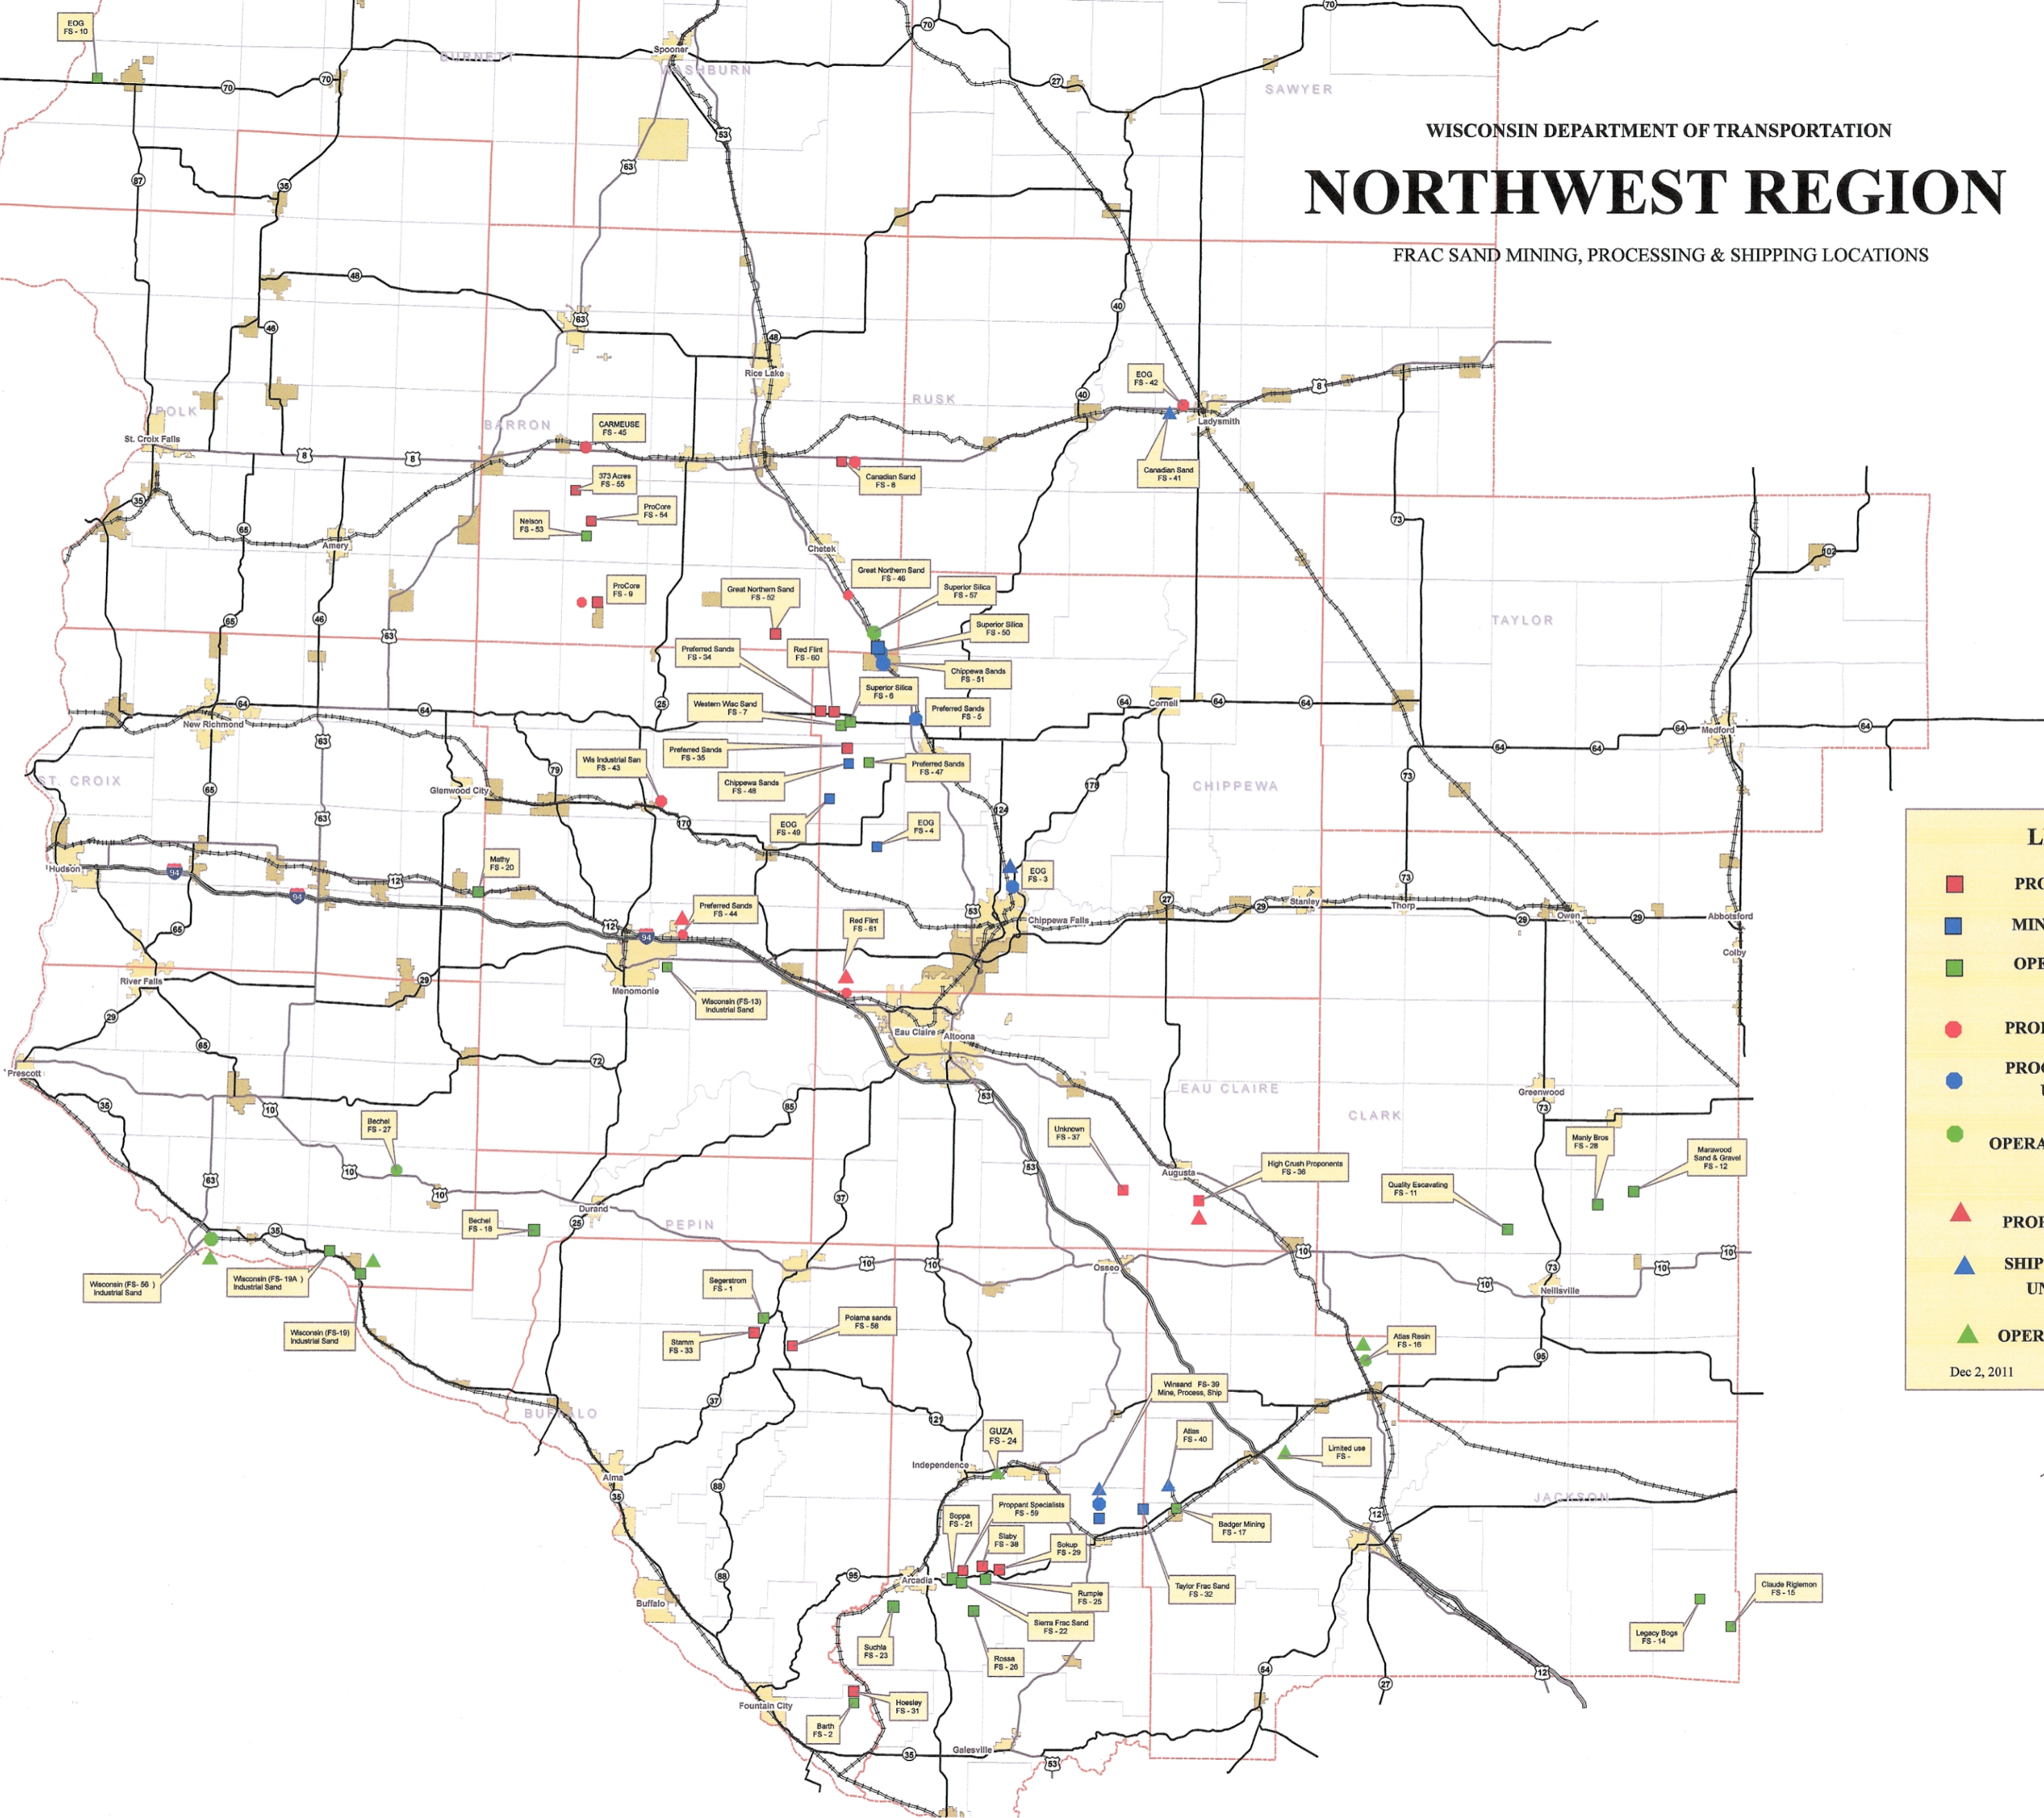

WISCONSIN DEPARTMENT OF TRANSPORTATION
NORTHWEST REGION

FRAC SAND MINING, PROCESSING & SHIPPING LOCATIONS

LEGEND

- PROPOSED MINE
- MINE UNDER DEVELOPMENT
- OPERATING MINE
- PROPOSED PROCESSING PLANT
- PROCESSING PLANT UNDER DEVELOPMENT
- OPERATING PROCESSING PLANT
- ▲ PROPOSED SHIP OUT LOCATION
- ▲ SHIP OUT LOCATION UNDER DEVELOPMENT
- ▲ OPERATING SHIP OUT LOCATION